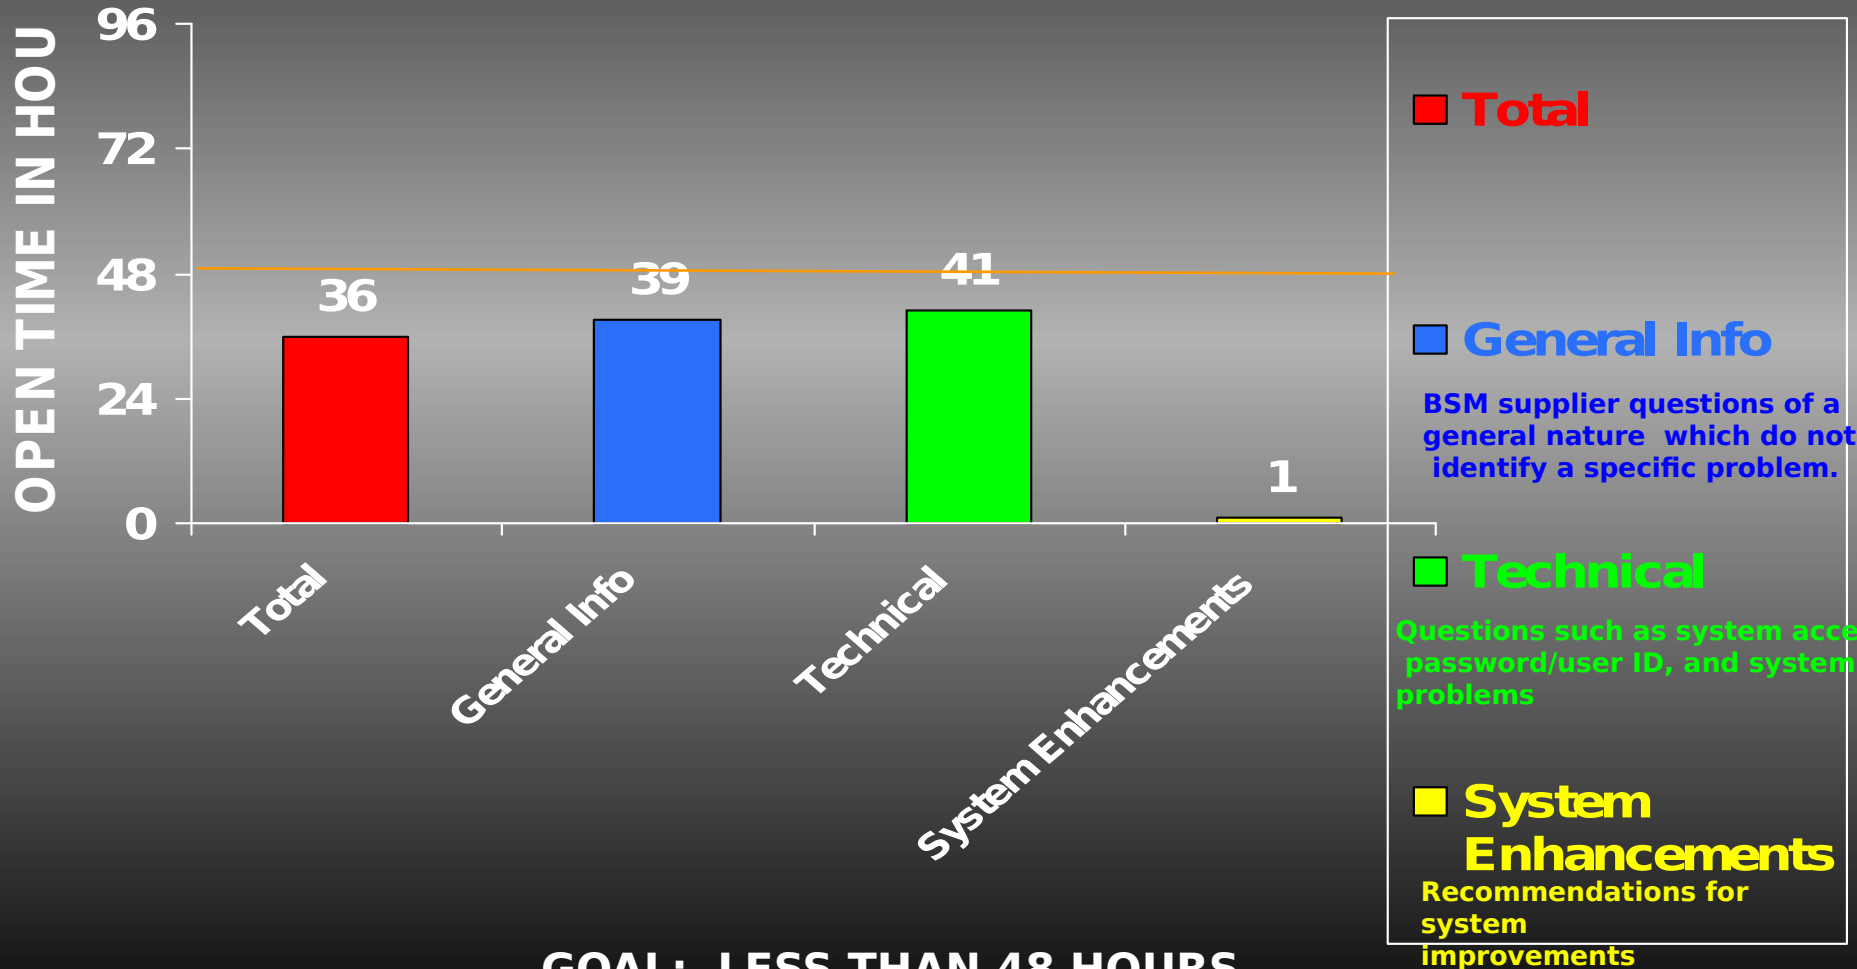

SRweb RELATED CONTACTS

As of 23 JAN

SRweb RELATED CONTACTS

WEEK OF 17-23 JAN 03

SRweb ISSUES

Average Resolution Time
WEEK OF 17-23 JAN 03

GOAL: LESS THAN 48 HOURS

SRweb ISSUES

Average Resolution Time (Trend)

GOAL: LESS THAN 48 HOURS